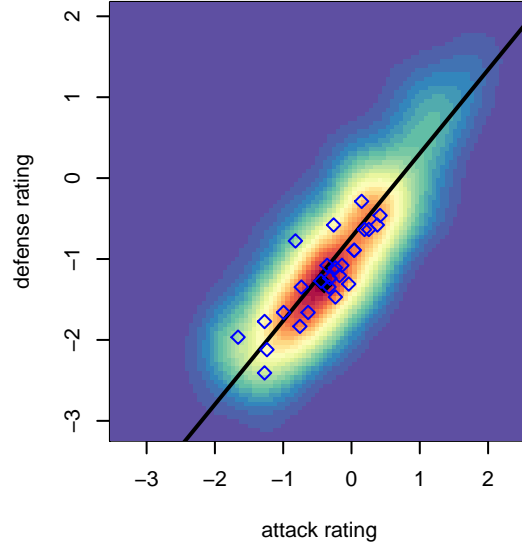

Westside Timbers Copa TS B05

Westside Timbers
 Beaverton, OR
 B05 total strength=554
 attack=0.67 defense=0.27
 fall league = PTT B05 Div 1 Blue
 spr league = Spr OYS B05 Div 1 Blue

alt names used:
 WT 05B Copa TS
 WT 05 TS Copa
 WESTSIDE TIMBERSTS COPA
 Westside Timbers 05B Copa TS
 Westside Timbers 05B Copa TS
 Westside Timbers 05B Copa TS

Venues played:
 2016 Clash At the Border Silver/Bronze U12
 2016 PCU Summer Classic U12 Silver
 2016 Beaverton Cup BU12 Silver
 2016 PTT B05 Division 1 Blue
 2016 OYS Presidents Cup B05
 2016 Spr OYS B05 Division 1 Blue

**attack and defense variance (black dot)
relative to other teams
and top 10 in region**

**attack and defense rating
relative to others at age
and all opponents in last 13 months**

Performance relative to 13 month average