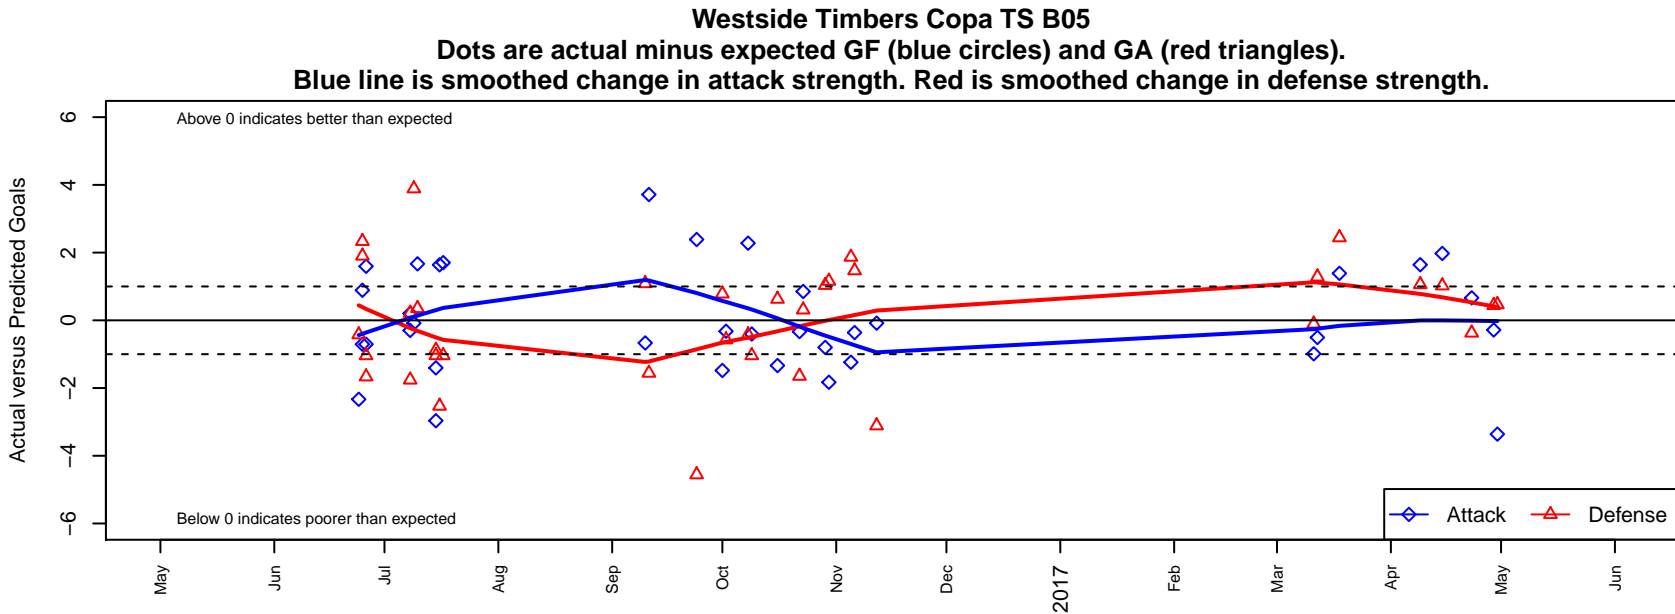

Westside Timbers Copa TS B05

Westside Timbers
 Beaverton, OR
 B05 total strength=554
 attack=0.67 defense=0.27
 fall league = PTT B05 Div 1 Blue
 spr league = Spr OYS B05 Div 1 Blue

alt names used:
 WT 05B Copa TS
 WT 05 TS Copa
 WESTSIDE TIMBERSTS COPA
 Westside Timbers 05B Copa TS
 Westside Timbers 05B Copa TS
 Westside Timbers 05B Copa TS

Venues played:
 2016 Clash At the Border Silver/Bronze U12
 2016 PCU Summer Classic U12 Silver
 2016 Beaverton Cup BU12 Silver
 2016 PTT B05 Division 1 Blue
 2016 OYS Presidents Cup B05
 2016 Spr OYS B05 Division 1 Blue

**attack and defense variance (black dot)
relative to other teams
and top 10 in region**

**attack and defense rating
relative to others at age
and all opponents in last 13 months**

Performance relative to 13 month average