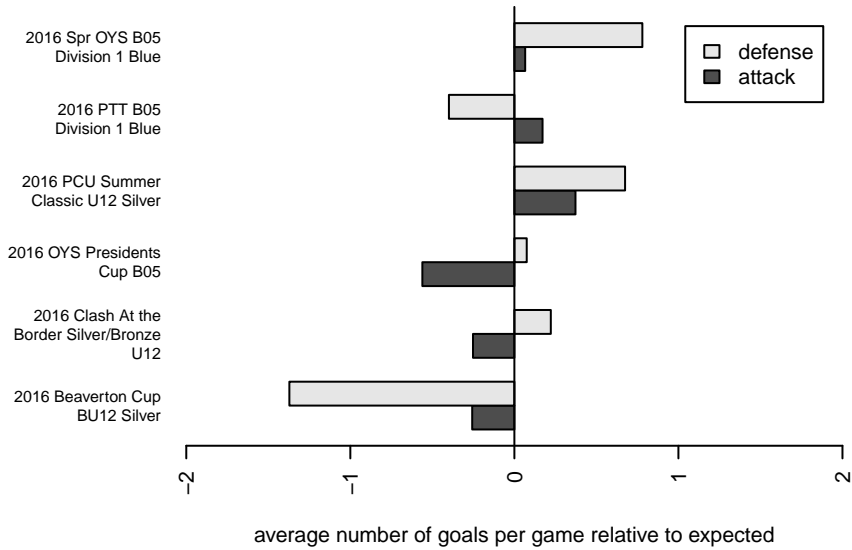

Westside Timbers Copa TS B05

Westside Timbers
 Beaverton, OR
 B05 total strength=554
 attack=0.67 defense=0.27
 fall league = PTT B05 Div 1 Blue
 spr league = Spr OYS B05 Div 1 Blue

alt names used:
 WT 05B Copa TS
 WT 05 TS Copa
 WESTSIDE TIMBERSTS COPA
 Westside Timbers 05B Copa TS
 Westside Timbers 05B Copa TS
 Westside Timbers 05B Copa TS

Venues played:
 2016 Clash At the Border Silver/Bronze U12
 2016 PCU Summer Classic U12 Silver
 2016 Beaverton Cup BU12 Silver
 2016 PTT B05 Division 1 Blue
 2016 OYS Presidents Cup B05
 2016 Spr OYS B05 Division 1 Blue

**attack and defense variance (black dot)
relative to other teams
and top 10 in region**

**attack and defense rating
relative to others at age
and all opponents in last 13 months**

Performance relative to 13 month average