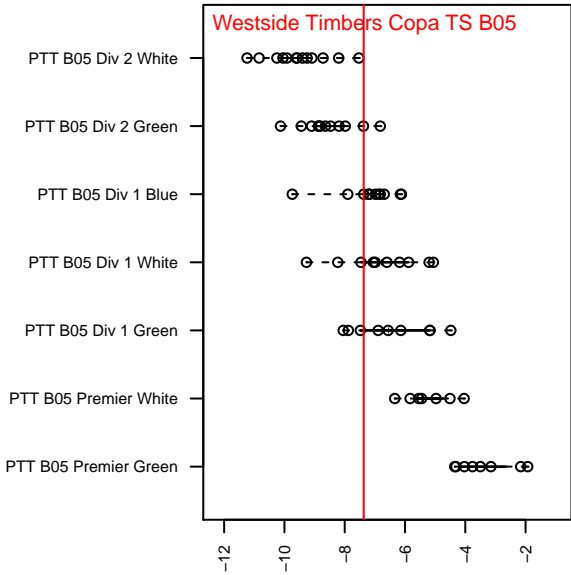

Westside Timbers Copa TS B05

Westside Timbers
 Beaverton, OR
 B05 total strength=554
 attack=0.67 defense=0.27
 fall league = PTT B05 Div 1 Blue
 spr league = Spr OYS B05 Div 1 Blue

alt names used:
 WT 05B Copa TS
 WT 05 TS Copa
 WESTSIDE TIMBERSTS COPA
 Westside Timbers 05B Copa TS
 Westside Timbers 05B Copa TS
 Westside Timbers 05B Copa TS

Venues played:
 2016 Clash At the Border Silver/Bronze U12
 2016 PCU Summer Classic U12 Silver
 2016 Beaverton Cup BU12 Silver
 2016 PTT B05 Division 1 Blue
 2016 OYS Presidents Cup B05
 2016 Spr OYS B05 Division 1 Blue

**attack and defense variance (black dot)
relative to other teams
and top 10 in region**

**attack and defense rating
relative to others at age
and all opponents in last 13 months**

Performance relative to 13 month average